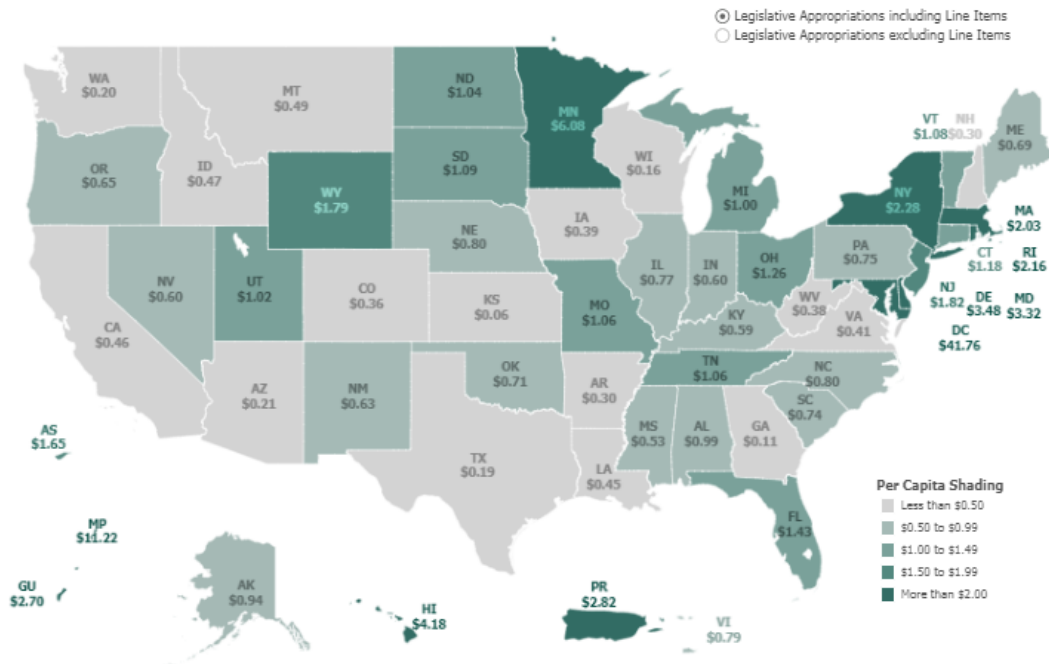

Dynamic Data

Legislative Appropriations Explorer

Total Agency Revenue Explorer

Regional Appropriations and Revenue Explorer

Raise Your Ranking

PER CAPITA LEGISLATIVE APPROPRIATIONS TO STATE ARTS AGENCIES Fiscal Year 2018