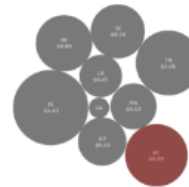

Dynamic Data

Legislative Appropriations Explorer

Total Agency Revenue Explorer

Regional Appropriations and Revenue Explorer

Raise Your Ranking

PER CAPITA LEGISLATIVE APPROPRIATIONS TO STATE ARTS AGENCIES Fiscal Year 2018