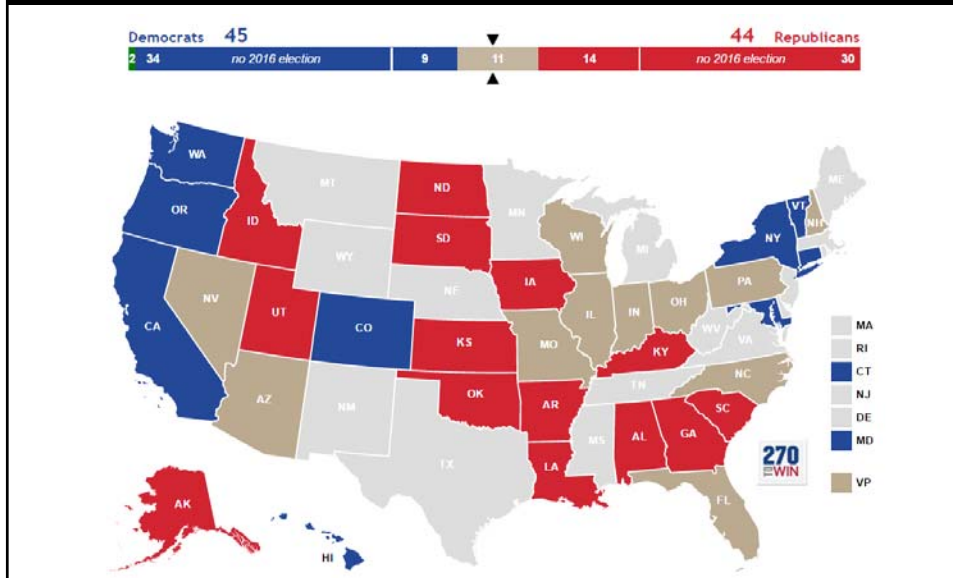

Taking the Pulse of Arts Advocacy

WIFI: NASAA
Password: pulseofarts

Take the Poll!

WIFI: NASAA | Password: pulseofarts

bit.ly/2bWXycm

(case sensitive)

Scroll down to see all response options.
Press to advance:

Federal Elections Overview US Senate

Federal Elections Overview US House Reelection Rates

Federal Elections Overview US Senate Reelection Rates

State Elections Overview Governors

State Elections Overview State Legislatures

Drivers

Pew Research Center: *Beyond Mistrust* How Americans View Their Government

74% Most elected officials put own interests ahead of country's

55% Ordinary Americans would do better job solving problems