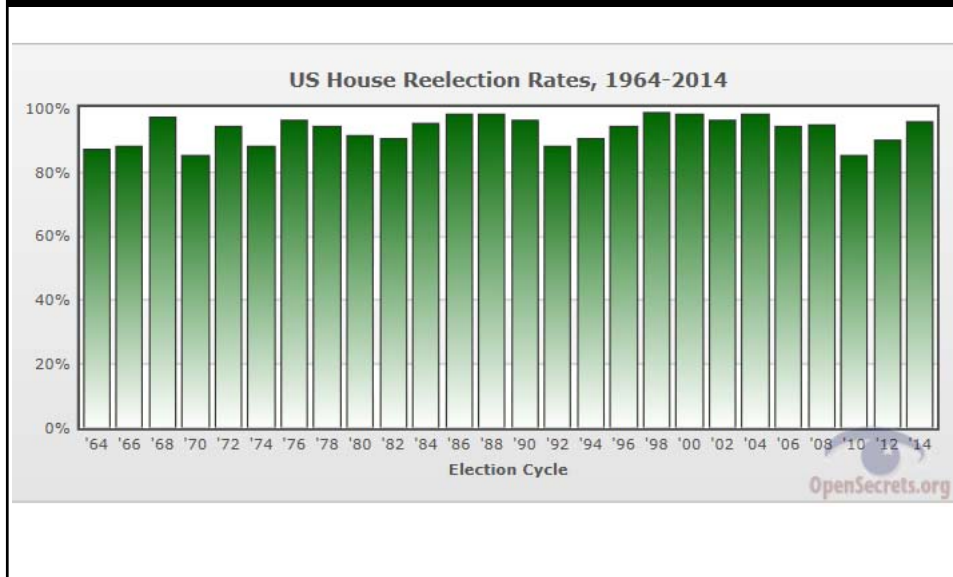

Federal Elections Overview US House Reelection Rates