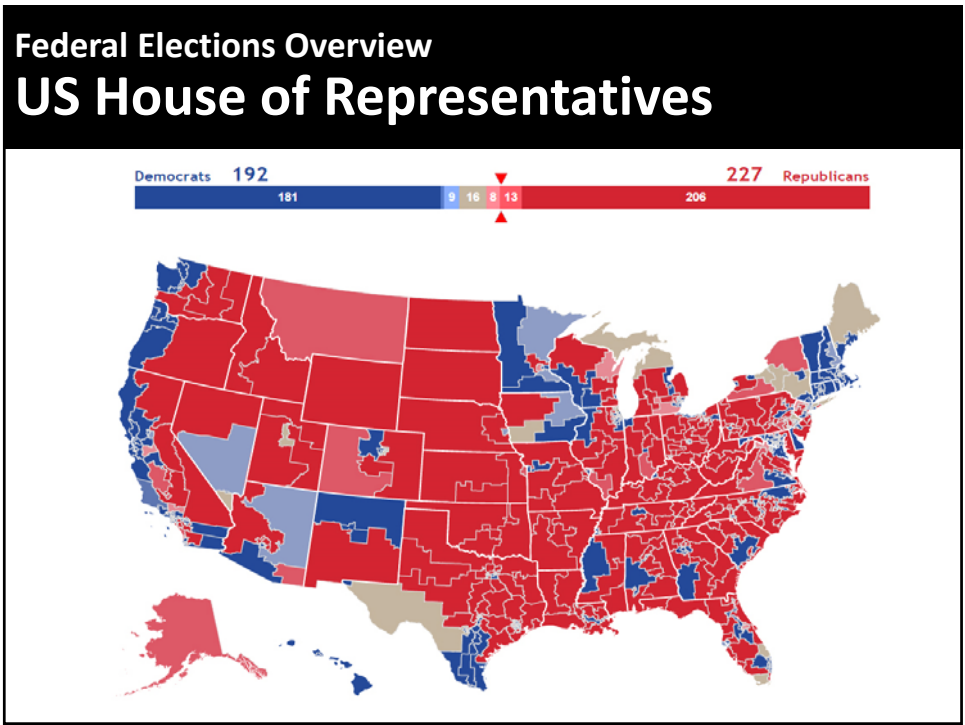

Taking the Pulse of Arts Advocacy

WIFI: NASAA
Password: pulseofarts

Take the Poll!

WIFI: NASAA | Password: pulseofarts

bit.ly/2bWXycm

(case sensitive)

Scroll down to see all response options.
Press to advance:

Federal Elections Overview US Senate

Federal Elections Overview US House Reelection Rates

Federal Elections Overview US Senate Reelection Rates

State Elections Overview Governors

State Elections Overview State Legislatures

Drivers

Pew Research Center: *Beyond Mistrust* How Americans View Their Government

74% Most elected officials put own interests ahead of country's

55% Ordinary Americans would do better job solving problems