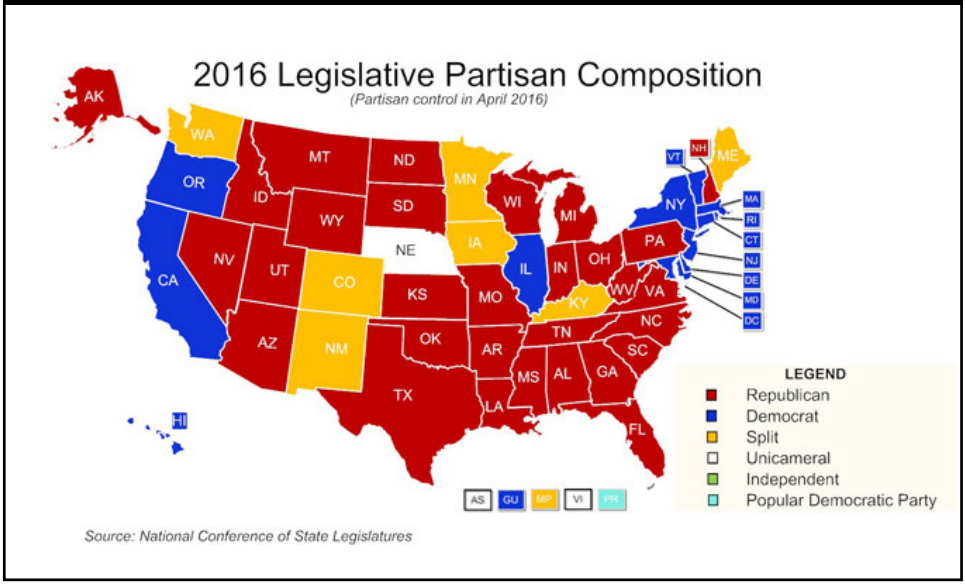

Taking the Pulse of Arts Advocacy

WIFI: NASAA
Password: pulseofarts

Take the Poll!

WIFI: NASAA | Password: pulseofarts

bit.ly/2bWXycm

(case sensitive)

Scroll down to see all response options.
Press to advance:

Federal Elections Overview US Senate

Federal Elections Overview US House Reelection Rates

Federal Elections Overview US Senate Reelection Rates

State Elections Overview Governors

State Elections Overview State Legislatures

Drivers

Pew Research Center: *Beyond Mistrust* How Americans View Their Government

74% Most elected officials put own interests ahead of country's

55% Ordinary Americans would do better job solving problems