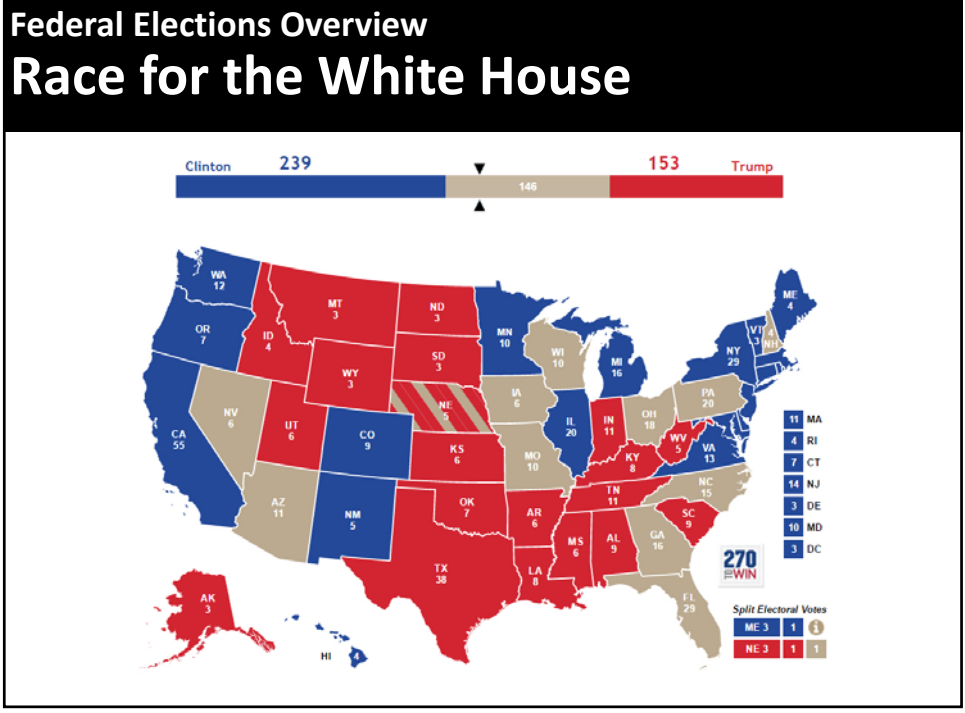

Taking the Pulse of Arts Advocacy

WIFI: NASAA
Password: pulseofarts

Take the Poll!

WIFI: NASAA | Password: pulseofarts

bit.ly/2bWXycm

(case sensitive)

Scroll down to see all response options.
Press to advance:

Federal Elections Overview US Senate

Federal Elections Overview US House Reelection Rates

Federal Elections Overview US Senate Reelection Rates

State Elections Overview Governors

State Elections Overview State Legislatures

Drivers

Pew Research Center: *Beyond Mistrust* How Americans View Their Government

74% Most elected officials put own interests ahead of country's

55% Ordinary Americans would do better job solving problems