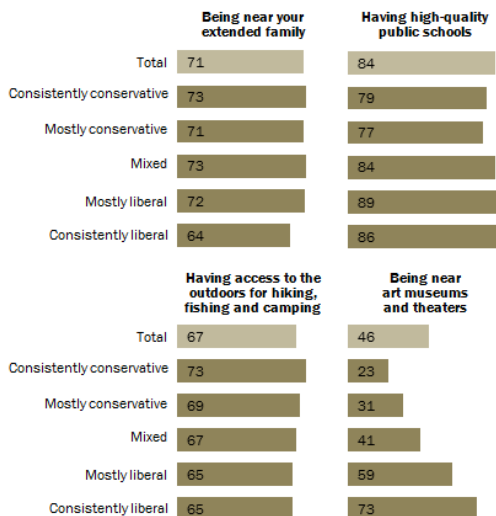

Drivers

Pew Research Center: *Beyond Mistrust* How Americans View Their Government

74% Most elected officials put own interests ahead of country's

55% Ordinary Americans would do better job solving problems

Pew Research Center: *Political Polarization and the American Public* Political Polarization and Personal Life

% saying each would be important in deciding where to live...

Resources

Pew Research Center | US Politics & Policy

www.people-press.org

Political Polarization in the American Public

Beyond Red vs. Blue: The Political Typology

Why Should Government Support the Arts?

www.nasaa-arts.org

Why Government Support