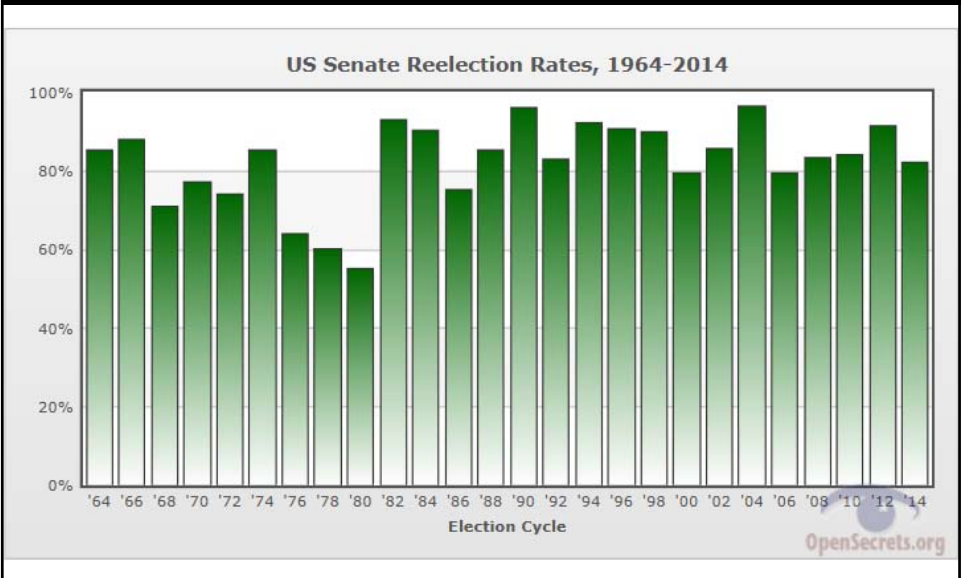

Federal Elections Overview US Senate Reelection Rates