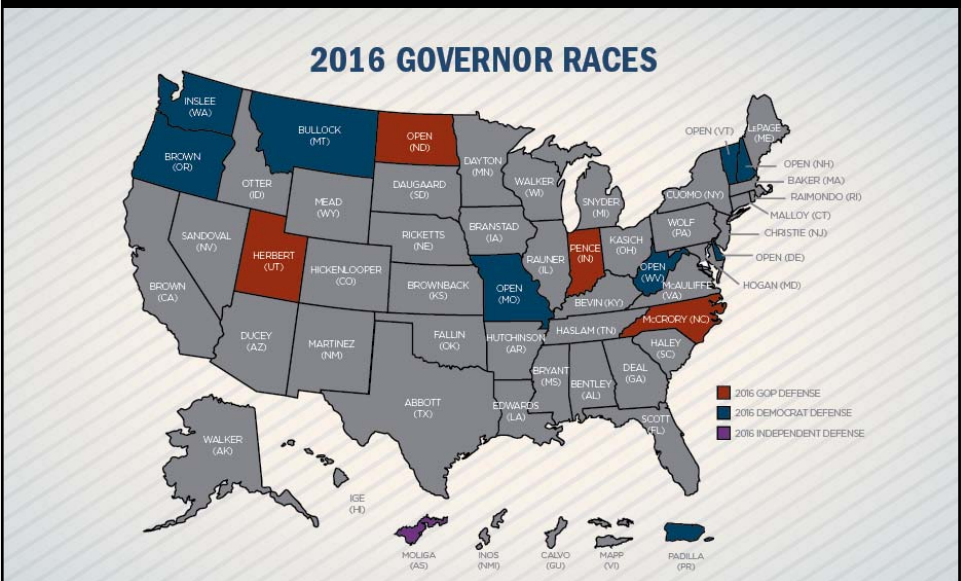

Federal Elections Overview US Senate

Federal Elections Overview US House Reelection Rates

Federal Elections Overview US Senate Reelection Rates

State Elections Overview Governors

State Elections Overview State Legislatures

Drivers

Pew Research Center: *Beyond Mistrust* How Americans View Their Government

74% Most elected officials put own interests ahead of country's

55% Ordinary Americans would do better job solving problems